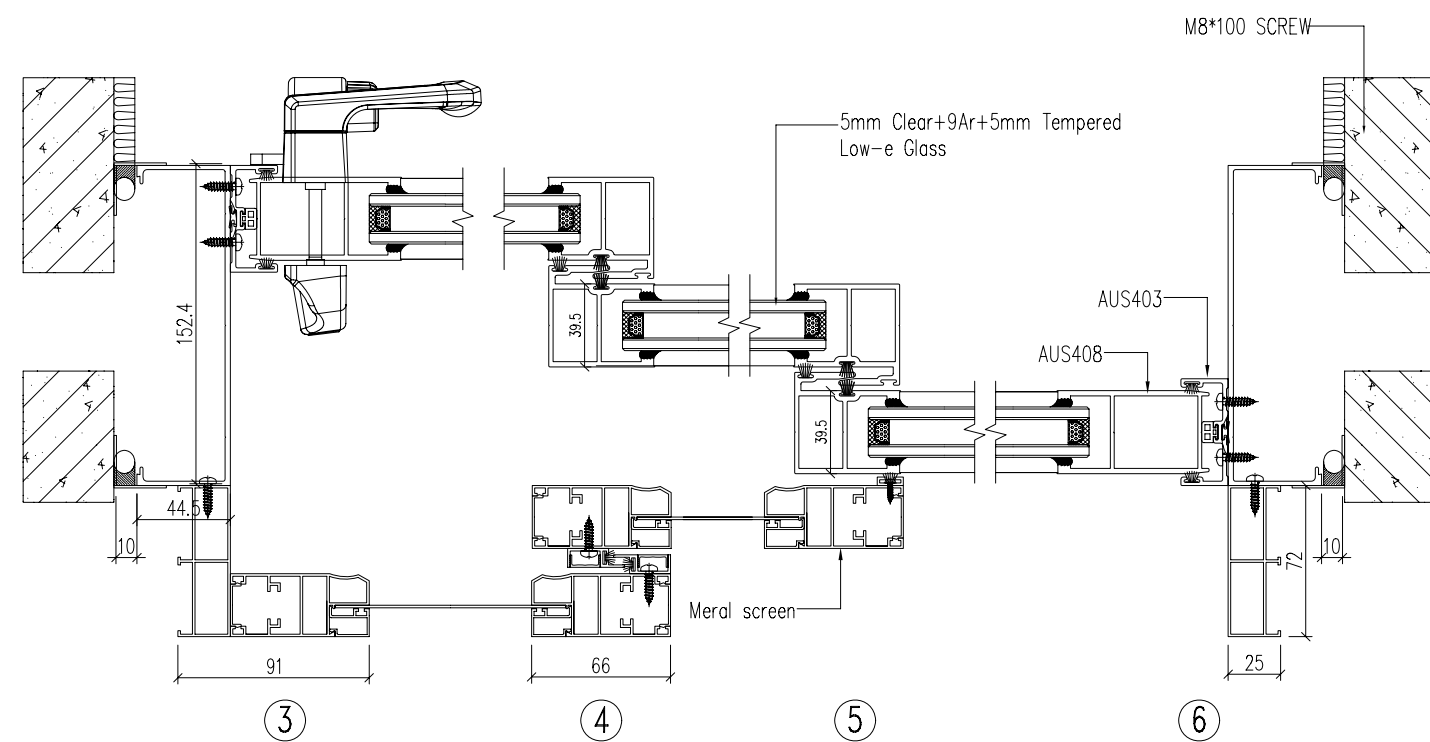

**STACKER DOOR**

OUTSIDE

OUTSIDE

**GENERAL NOTES**

1. All dimensions shown are in millimetres unless otherwise noted.
2. All elevations shown are viewed from outside looking in.
3. Dimensions provided are taken from the provided architectural drawings and are to be confirmed onsite prior to manufacture.
4. LuxWin to be notified of any onsite discrepancies in order for drawing modifications to occur.

ADD: 8/1 Pitt Way, Booragoon  
TEL: 9494 0000

Email: sales@luxwin.com.au  
Web: www.luxwin.com.au

**STACKER DOOR**

Do not scale drawings. All the dimensions should be checked on site by contractors and clarified by LuxWin. The ownership of the drawings must be obtained from LuxWin before any construction of drawings can commence.