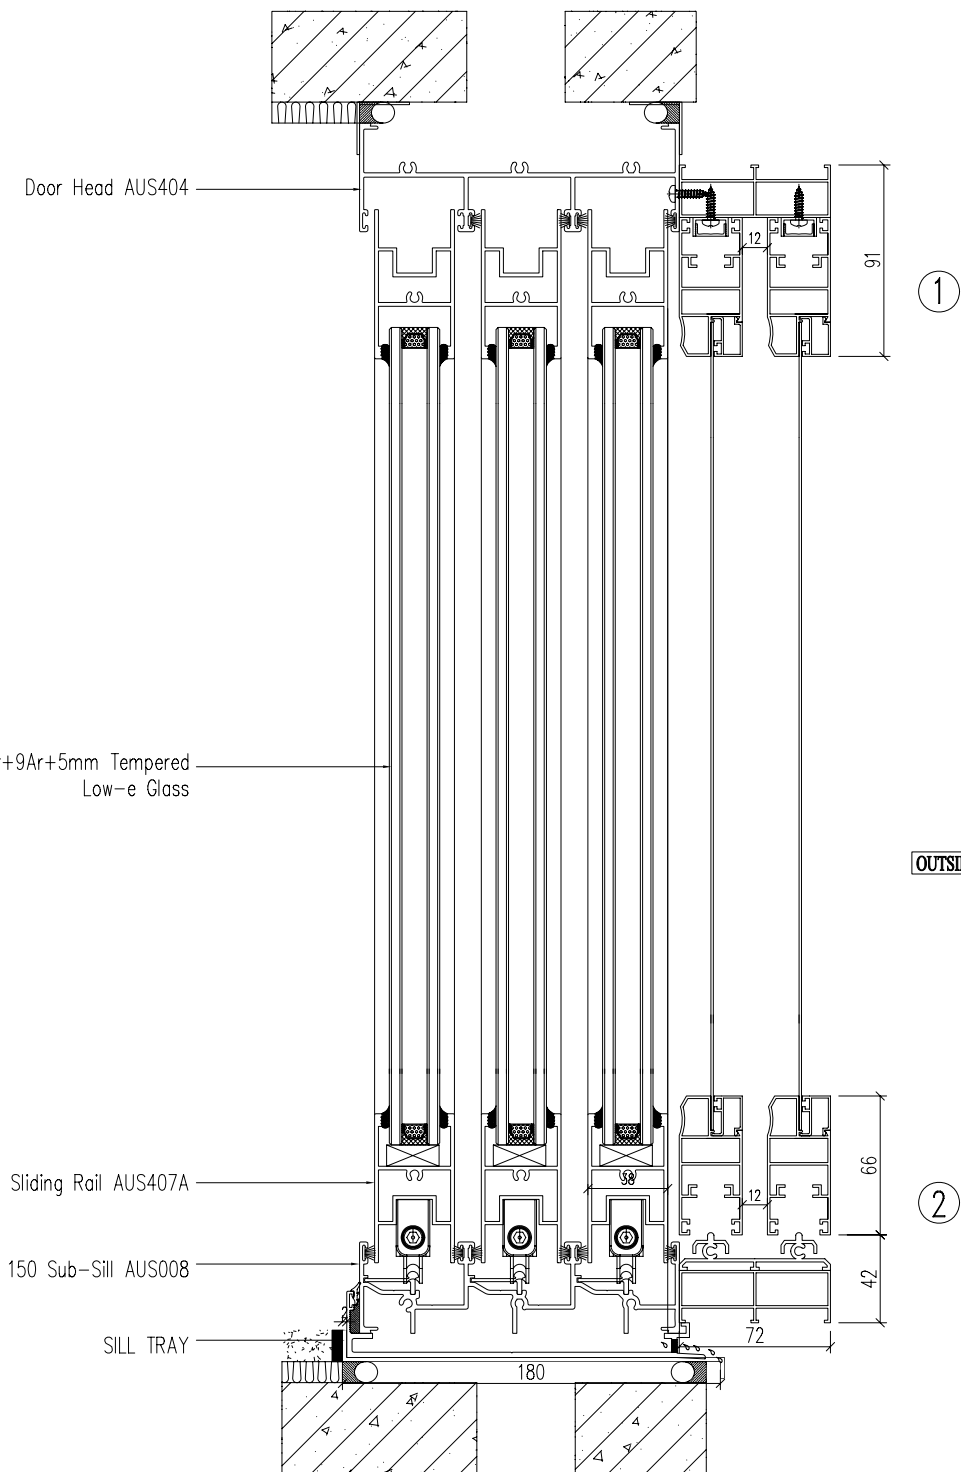

**STACKER DOOR**

OUTSIDE

OUTSIDE

**GENERAL NOTES**

1. All dimensions shown are in millimetres unless otherwise noted.
2. All elevations shown are viewed from outside looking in.
3. Dimensions provided are taken from the provided architectural drawings and are to be confirmed onsite prior to manufacture.
4. LuxWin to be notified of any onsite discrepancies in order for drawing modifications to occur.

ADD: 8/1 Pitt Way, Booragoon  
TEL: 9494 0000

Email: sales@luxwin.com.au  
Web: www.luxwin.com.au

**STACKER DOOR**

Do not scale drawings. All the dimensions should be checked on site by contractors and clarified by LuxWin. The ownership of the drawings must be obtained from LuxWin before any construction of drawings can commence.