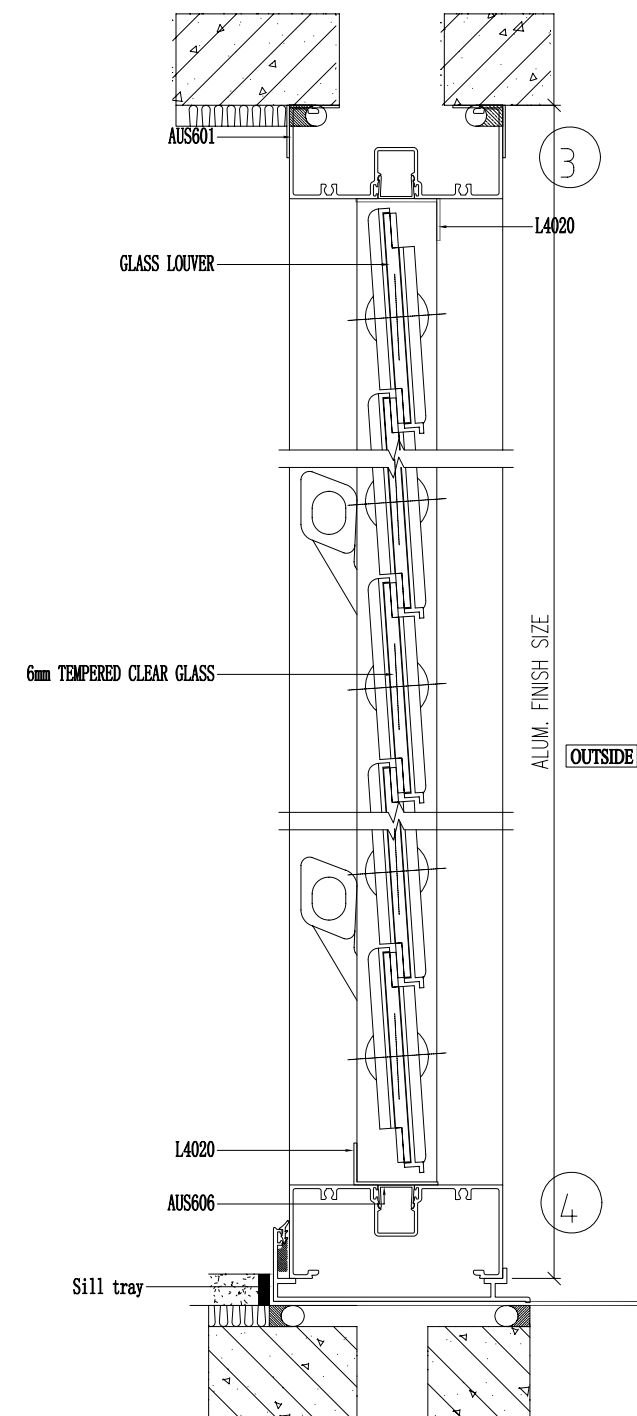

**LOUVER WINDOW**

**GENERAL NOTES**

1. All dimensions shown are in millimetres unless otherwise noted.
2. All elevations shown are viewed from outside looking in.
3. Dimensions provided are taken from the provided architectural drawings and are to be confirmed onsite prior to manufacture.
4. LuxWin to be notified of any onsite discrepancies in order for drawing modifications to occur.

ADD: 8/1 Pitt Way, Booragoon  
 TEL: 9494 0000

Email: sales@luxwin.com.au  
 Web: www.luxwin.com.au

**LOUVER WINDOW**

Do not scale drawings. All the dimensions should be checked on site by contractors and clarified by LuxWin. The ownership of the drawings must be obtained from LuxWin before any construction of drawings can commence.