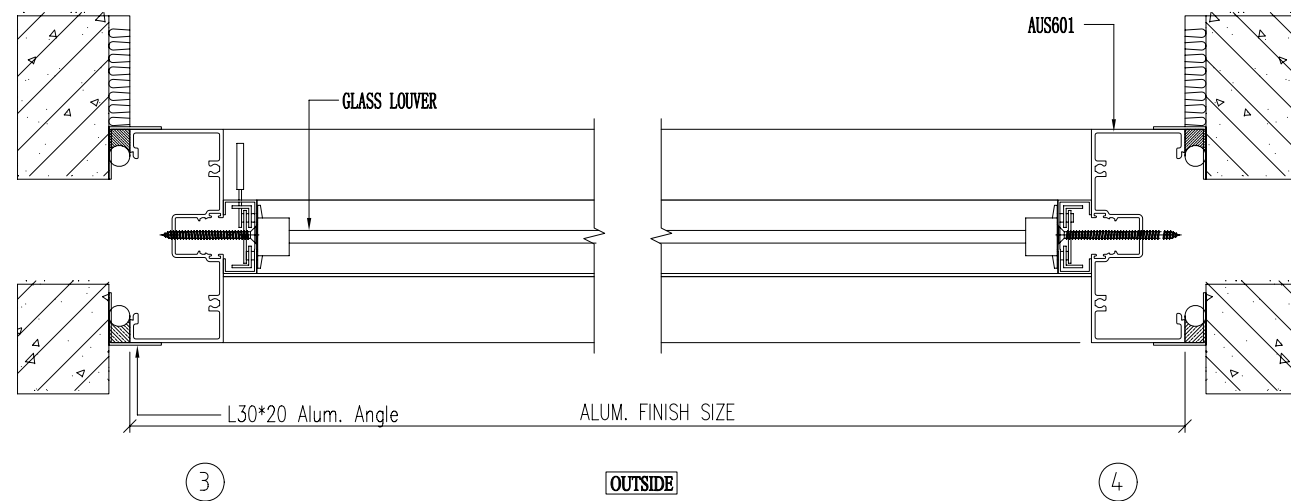

**LOUVER WINDOW**

**GENERAL NOTES**

1. All dimensions shown are in millimetres unless otherwise noted.
2. All elevations shown are viewed from outside looking in.
3. Dimensions provided are taken from the provided architectural drawings and are to be confirmed onsite prior to manufacture.
4. LuxWin to be notified of any onsite discrepancies in order for drawing modifications to occur.

ADD: 8/1 Pitt Way, Booragoon  
 TEL: 9494 0000

Email: sales@luxwin.com.au  
 Web: www.luxwin.com.au

**LOUVER WINDOW**

Do not scale drawings. All the dimensions should be checked on site by contractors and clarified by LuxWin. The ownership of the drawings must be obtained from LuxWin before any construction of drawings can commence.