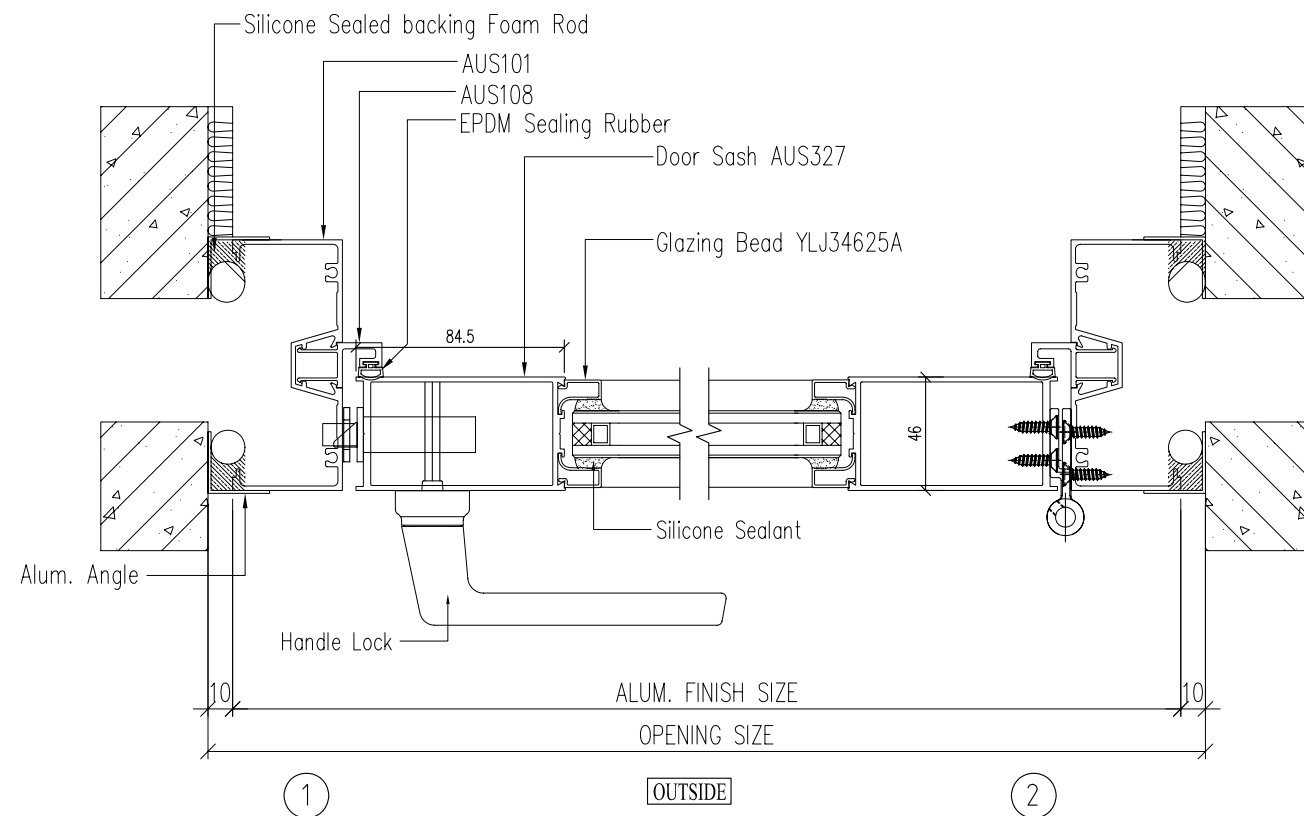

HINGED DOOR

GENERAL NOTES

1. All dimensions shown are in millimetres unless otherwise noted.
2. All elevations shown are viewed from outside looking in.
3. Dimensions provided are taken from the provided architectural drawings and are to be confirmed onsite prior to manufacture.
4. LuxWin to be notified of any onsite discrepancies in order for drawing modifications to occur.

ADD: 8/1 Pitt Way, Booragoon
TEL: 9494 0000

Email: sales@luxwin.com.au
Web: www.luxwin.com.au

HINGED DOOR

Do not scale drawings. All the dimensions should be checked on site by contractors and clarified by LuxWin. The ownership of the drawings must be obtained from LuxWin before any construction of drawings can commence.