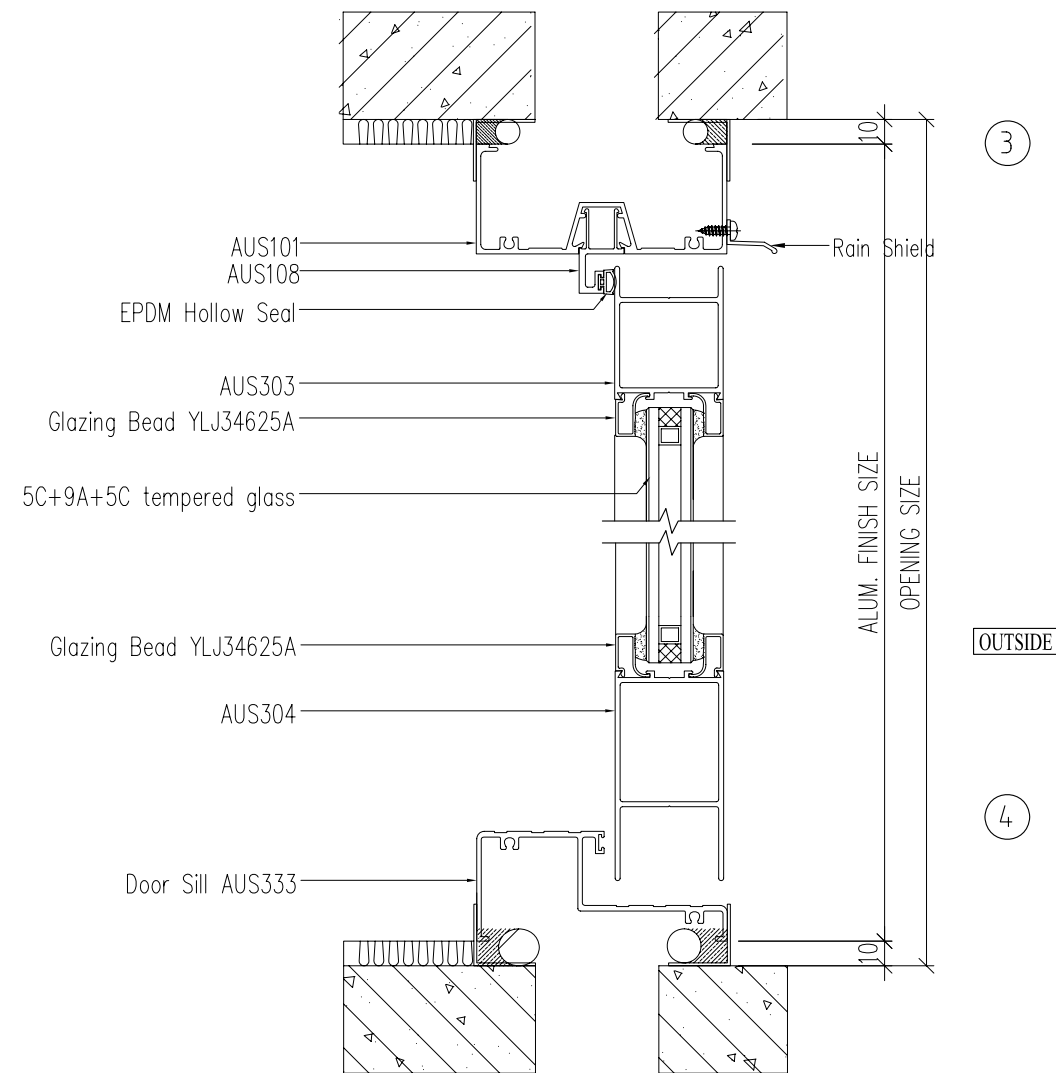

HINGED DOOR

GENERAL NOTES

1. All dimensions shown are in millimetres unless otherwise noted.
2. All elevations shown are viewed from outside looking in.
3. Dimensions provided are taken from the provided architectural drawings and are to be confirmed onsite prior to manufacture.
4. LuxWin to be notified of any onsite discrepancies in order for drawing modifications to occur.

ADD: 8/1 Pitt Way, Booragoon
TEL: 9494 0000

Email: sales@luxwin.com.au
Web: www.luxwin.com.au

HINGED DOOR

Do not scale drawings. All the dimensions should be checked on site by contractors and clarified by LuxWin. The ownership of the drawings must be obtained from LuxWin before any construction of drawings can commence.