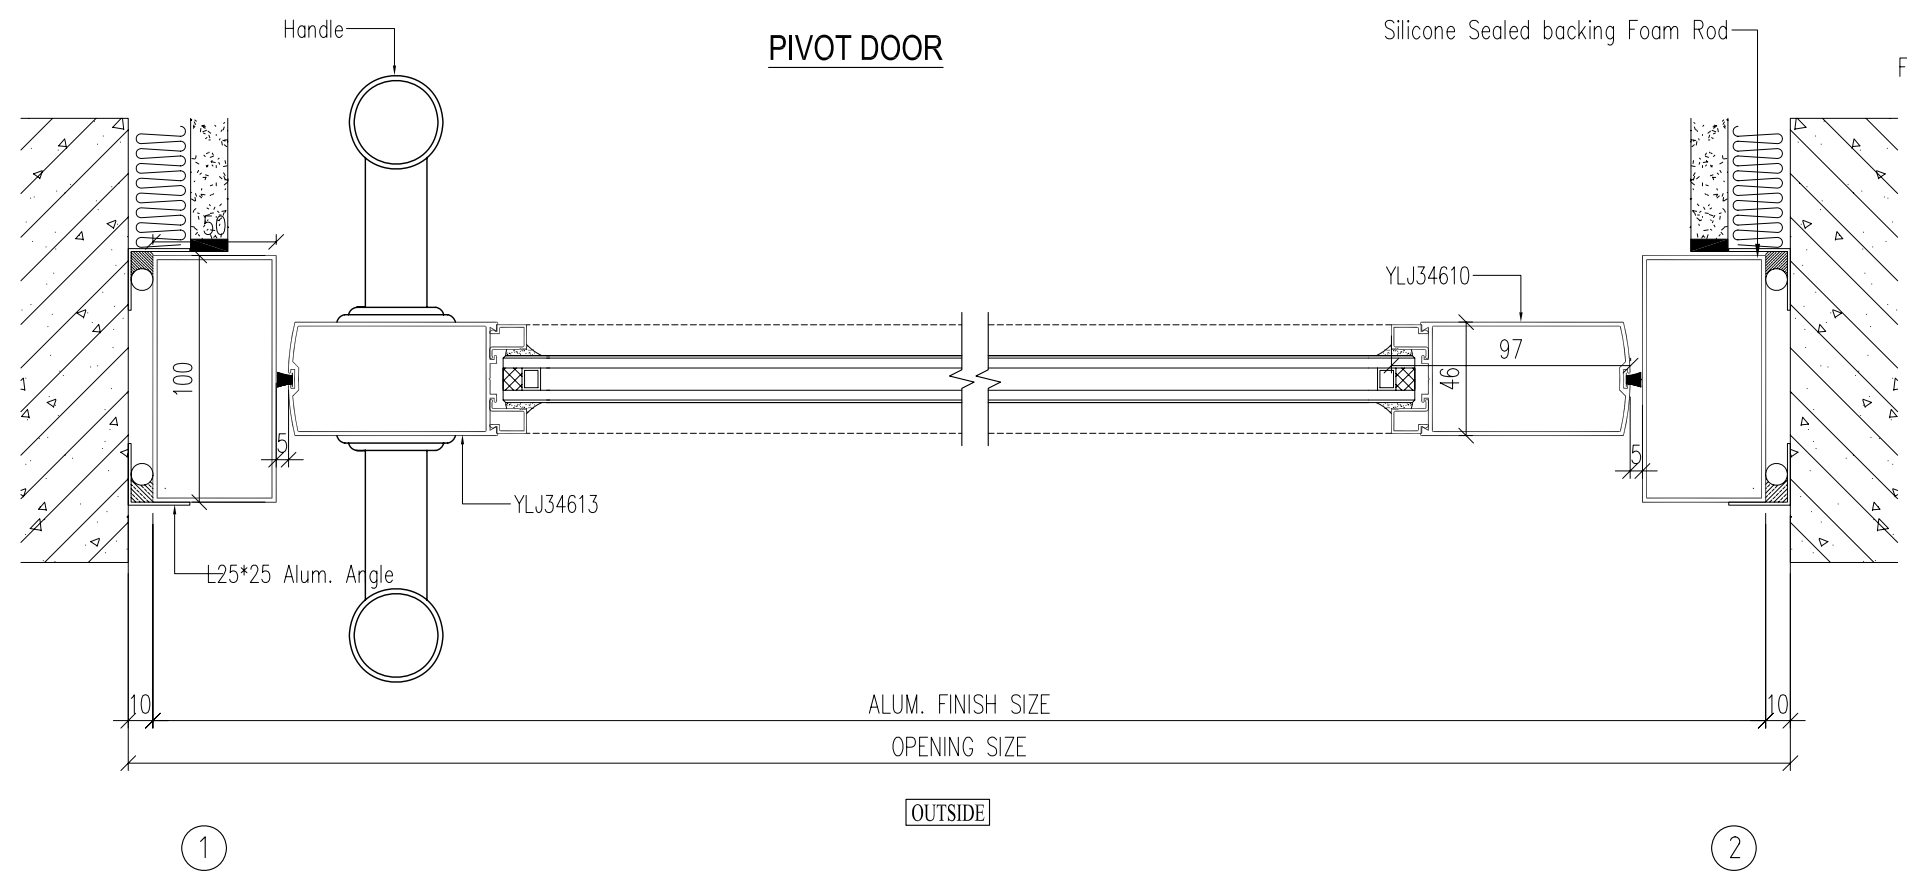

**PIVOT DOOR**

- GENERAL NOTES**
1. All dimensions shown are in millimetres unless otherwise noted.
  2. All elevations shown are viewed from outside looking in.
  3. Dimensions provided are taken from the provided architectural drawings and are to be confirmed onsite prior to manufacture.
  4. LuxWin to be notified of any onsite discrepancies in order for drawing modifications to occur.

ADD: 8/1 Pitt Way, Booragoon  
TEL: 9494 0000

Email: sales@luxwin.com.au  
Web: www.luxwin.com.au

**PIVOT DOOR**

Do not scale drawings. All the dimensions should be checked on site by contractors and clarified by LuxWin. The ownership of the drawings must be obtained from LuxWin before any construction of drawings can commence.