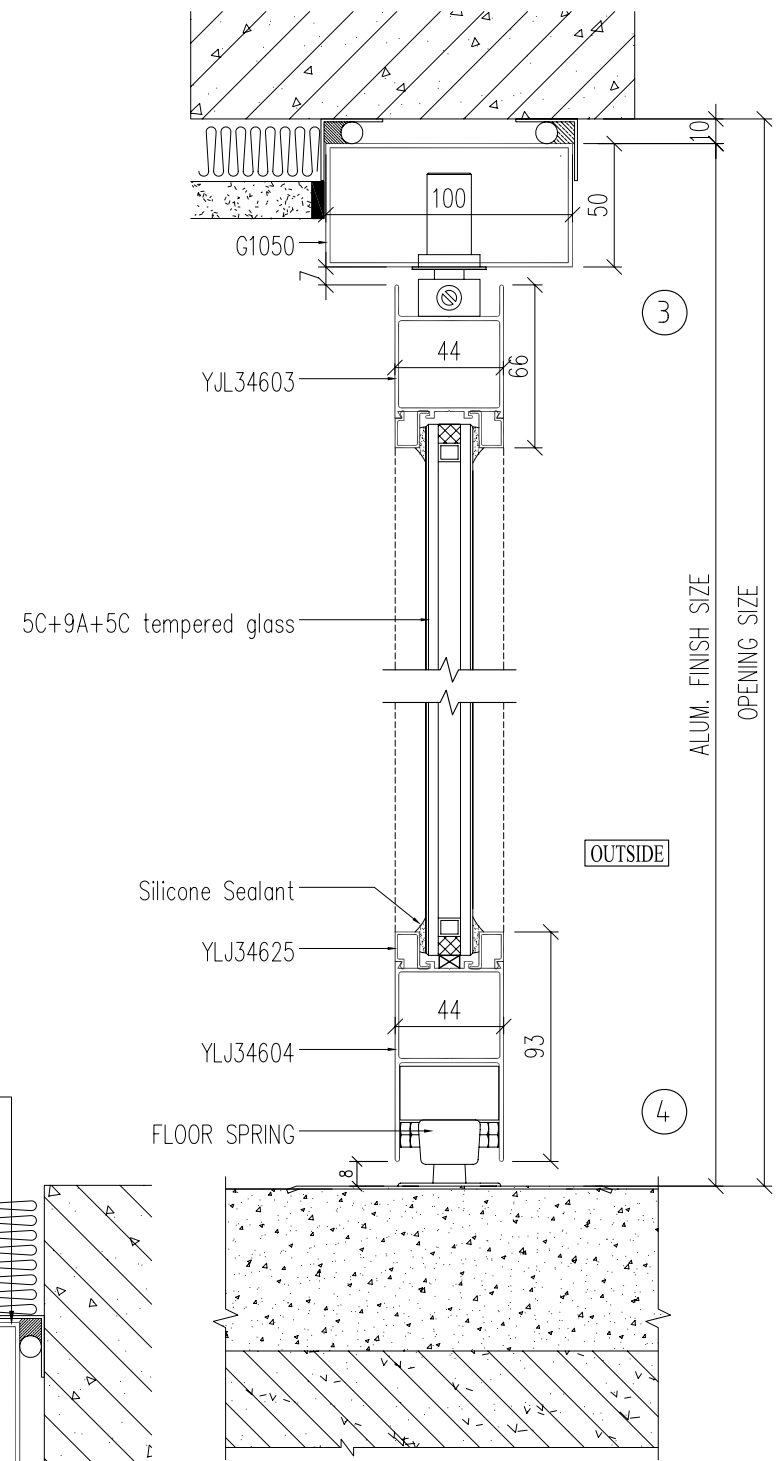

**PIVOT DOOR**

- GENERAL NOTES**
1. All dimensions shown are in millimetres unless otherwise noted.
  2. All elevations shown are viewed from outside looking in.
  3. Dimensions provided are taken from the provided architectural drawings and are to be confirmed onsite prior to manufacture.
  4. LuxWin to be notified of any onsite discrepancies in order for drawing modifications to occur.

ADD: 8/1 Pitt Way, Booragoon  
TEL: 9494 0000

Email: sales@luxwin.com.au  
Web: www.luxwin.com.au

**PIVOT DOOR**

Do not scale drawings. All the dimensions should be checked on site by contractors and clarified by LuxWin. The ownership of the drawings must be obtained from LuxWin before any construction of drawings can commence.