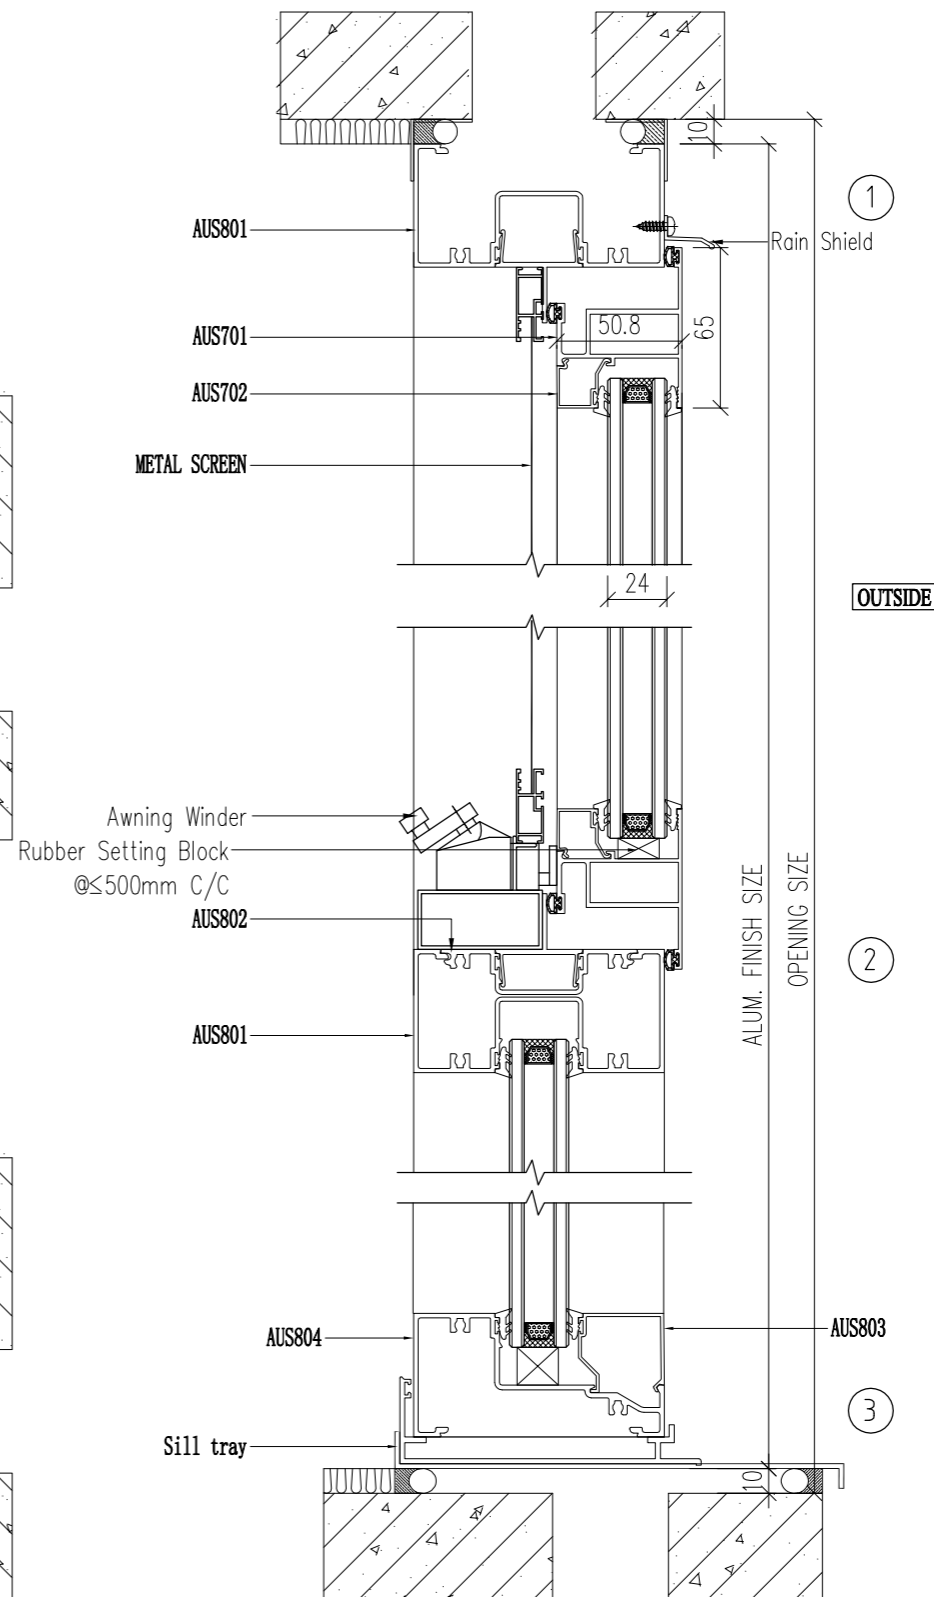

AWNING WINDOW

- GENERAL NOTES**
1. All dimensions shown are in millimetres unless otherwise noted.
 2. All elevations shown are viewed from outside looking in.
 3. Dimensions provided are taken from the provided architectural drawings and are to be confirmed onsite prior to manufacture.
 4. LuxWin to be notified of any onsite discrepancies in order for drawing modifications to occur.

ADD: 8/1 Pitt Way, Booragoon
TEL: 9494 0000

Email: sales@luxwin.com.au
Web: www.luxwin.com.au

AWNING WINDOW

Do not scale drawings. All the dimensions should be checked on site by contractors and clarified by LuxWin. The ownership of the drawings must be obtained from LuxWin before any construction of drawings can commence.