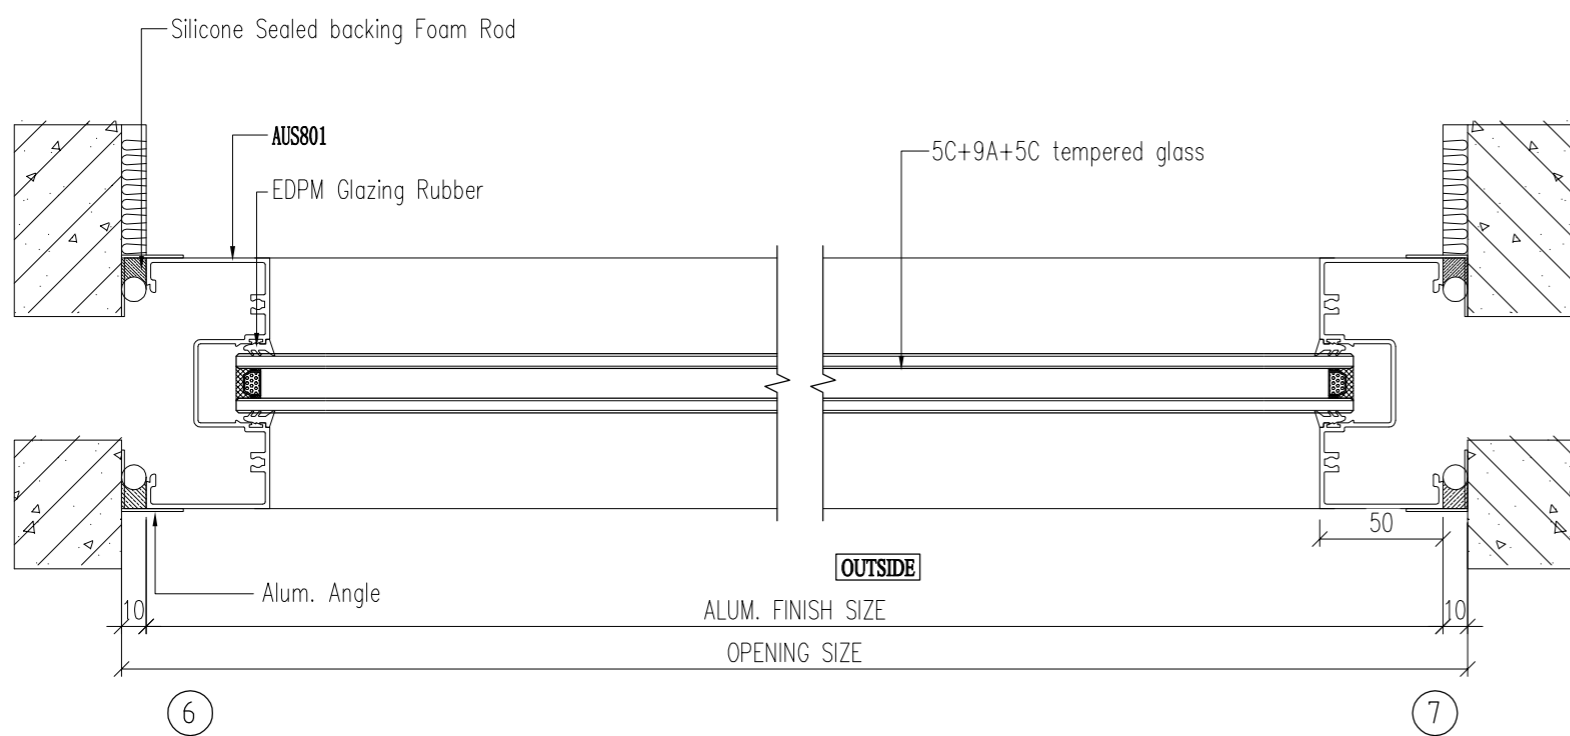

AWNING WINDOW

- GENERAL NOTES**
1. All dimensions shown are in millimetres unless otherwise noted.
 2. All elevations shown are viewed from outside looking in.
 3. Dimensions provided are taken from the provided architectural drawings and are to be confirmed onsite prior to manufacture.
 4. LuxWin to be notified of any onsite discrepancies in order for drawing modifications to occur.

ADD: 8/1 Pitt Way, Booragoon
TEL: 9494 0000

Email: sales@luxwin.com.au
Web: www.luxwin.com.au

AWNING WINDOW

Do not scale drawings. All the dimensions should be checked on site by contractors and clarified by LuxWin. The ownership of the drawings must be obtained from LuxWin before any construction of drawings can commence.