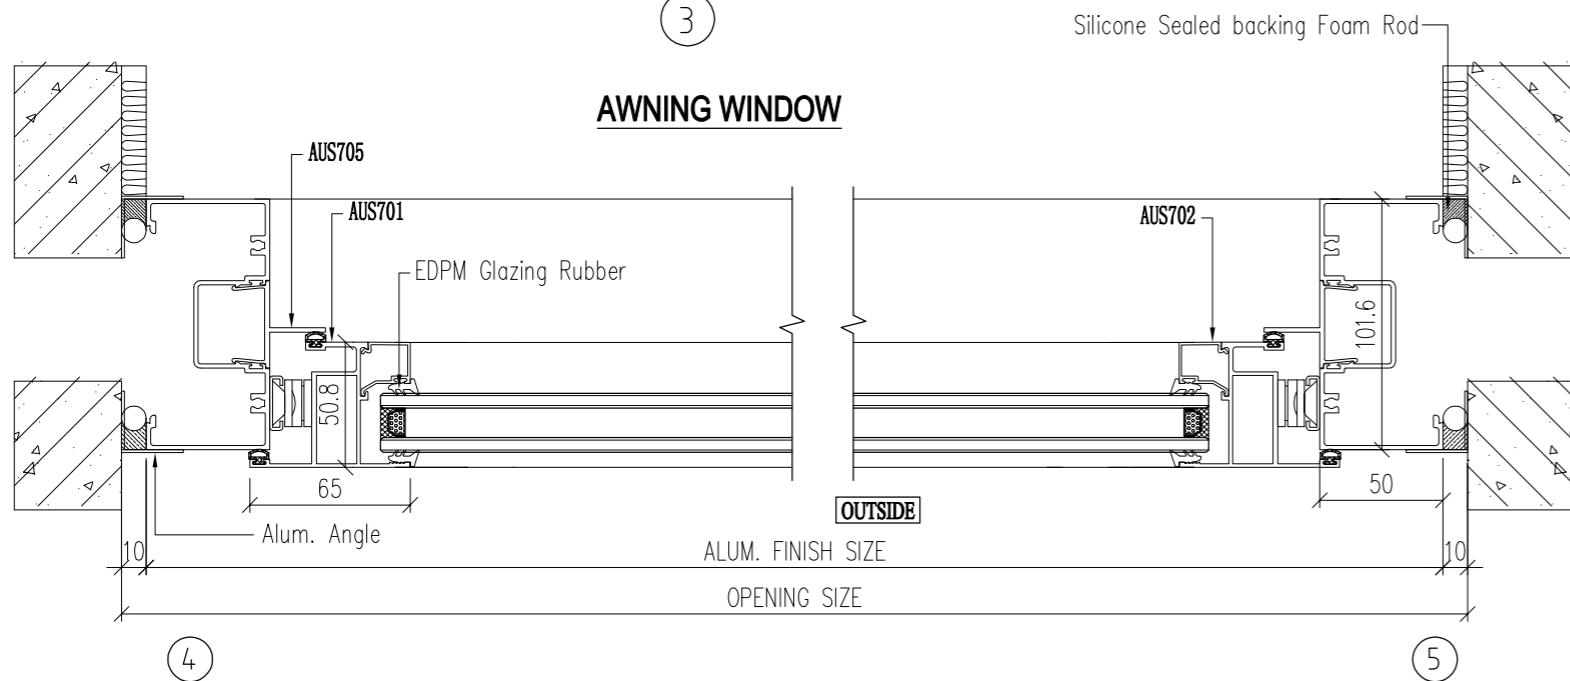

AWNING WINDOW

- GENERAL NOTES**
1. All dimensions shown are in millimetres unless otherwise noted.
 2. All elevations shown are viewed from outside looking in.
 3. Dimensions provided are taken from the provided architectural drawings and are to be confirmed onsite prior to manufacture.
 4. LuxWin to be notified of any onsite discrepancies in order for drawing modifications to occur.

ADD: 8/1 Pitt Way, Booragoon
TEL: 9494 0000

Email: sales@luxwin.com.au
Web: www.luxwin.com.au

AWNING WINDOW

Do not scale drawings. All the dimensions should be checked on site by contractors and clarified by LuxWin. The ownership of the drawings must be obtained from LuxWin before any construction of drawings can commence.